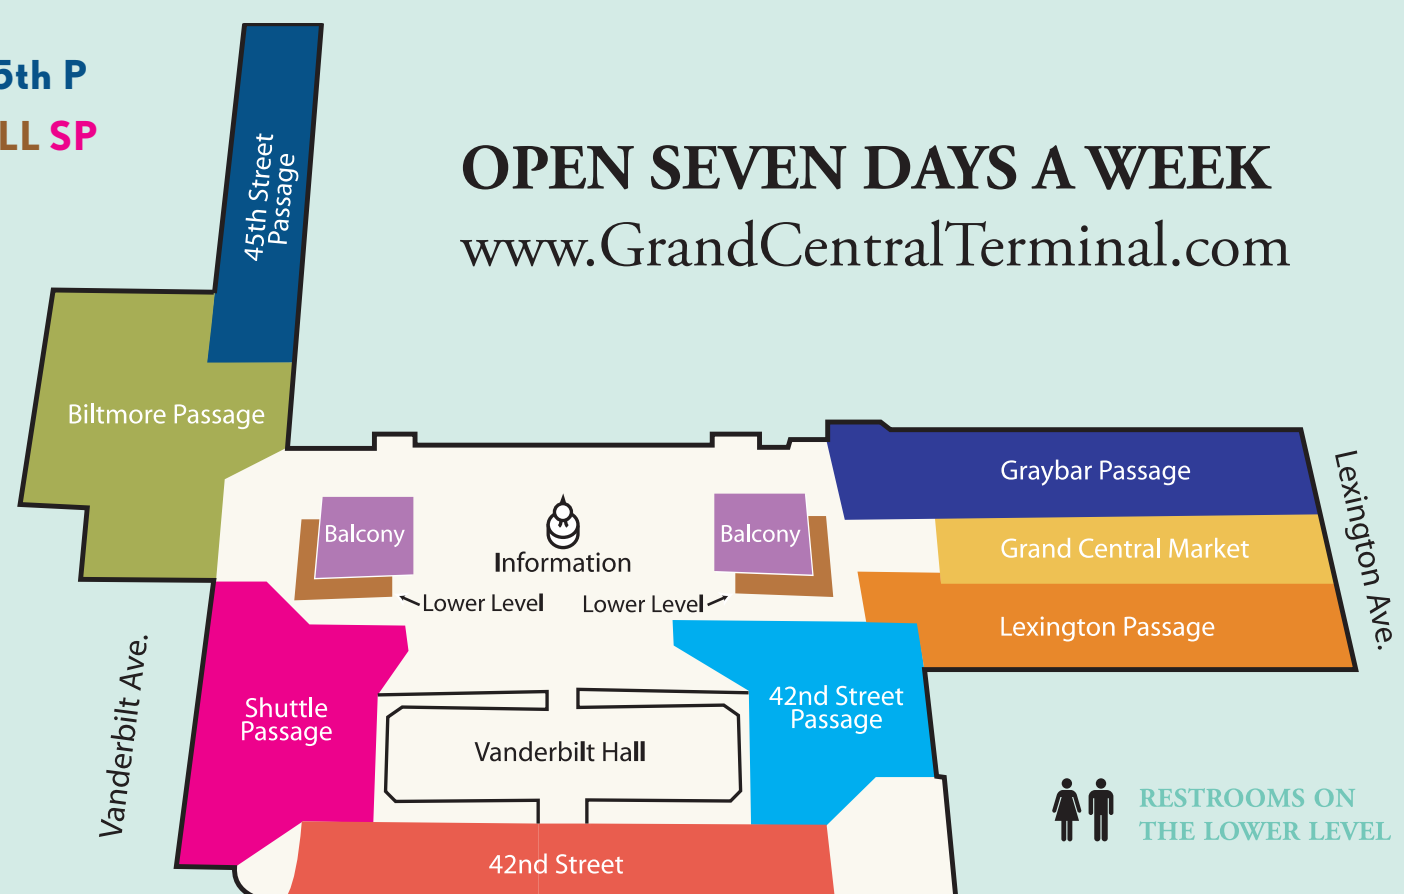

SERVICES

Central Watch Band Stand **45th P**
Chase Bank **SP LL**
Choice Foreign Currency **42nd P**
Clear **BP**
Cobbler & Shine **GP**
Eastern News **BP**
Eddie's Shoe Repair **BP LL**
Francesco's Salon **SP**
Grand Central
Racquet Stringers **45th P**
Hudson News **42nd P LL SP**
Rite Aid **SP**

RETAIL SHOPS

Access Artisans **LP**
The Art of Shaving **LP**
Aveda **LP**
Banana Republic **42nd St**
Children's General Store **LP**
Dahlia **BP LL**
Douglas Cosmetics **42nd P**
Flowers on Lexington **LP**
Forever Silver **LP**
General Nutrition Center **GP**
Grand Central Optical **LP**
The Grande Cigar **GP**
InMotion Entertainment **LP**
Joon New York **42nd P**
Kenneth Cole New York **42nd St**
LaCrasia Gloves &
Creative Accessories **LP**
L'Occitane **LP**
New York Transit Museum
Gallery and Store **SP**
Oliviers & Co. **GP**
Origins **LP**
Our Name Is Mud **LP**
Papyrus **42nd P BP**
Pink Slip **LP**
Posman Books **SP**
Pylones **SP**
Super Runners Shop **42nd P**
Swatch **LP**
TOTO **LP**
Tumi **LP**

SPECIALTY FOODS

Central Market Chill **SP**
Godiva Chocolatier **LP**
Grande Harvest Wines **GP**
Hot & Crusty **SP**
Joe the Art of Coffee **GP**
Junior's **BP**
Neuhaus Boutique **42nd St**
Oren's Daily Roast **42nd P**
Starbucks Coffee Co. **BP LP**
Zaro's Bread Basket **GP SP**

LOCATION KEY

42nd St = 42nd Street
42nd P = 42nd Street Passage
45th P = 45th Street Passage
BL = Balcony
BP = Biltmore Passage
GCM = Grand Central Market
GP = Graybar Passage
LL = Lower Level
LP = Lexington Passage
SP = Shuttle Passage

OPEN SEVEN DAYS A WEEK
www.GrandCentralTerminal.com

RESTROOMS ON THE LOWER LEVEL