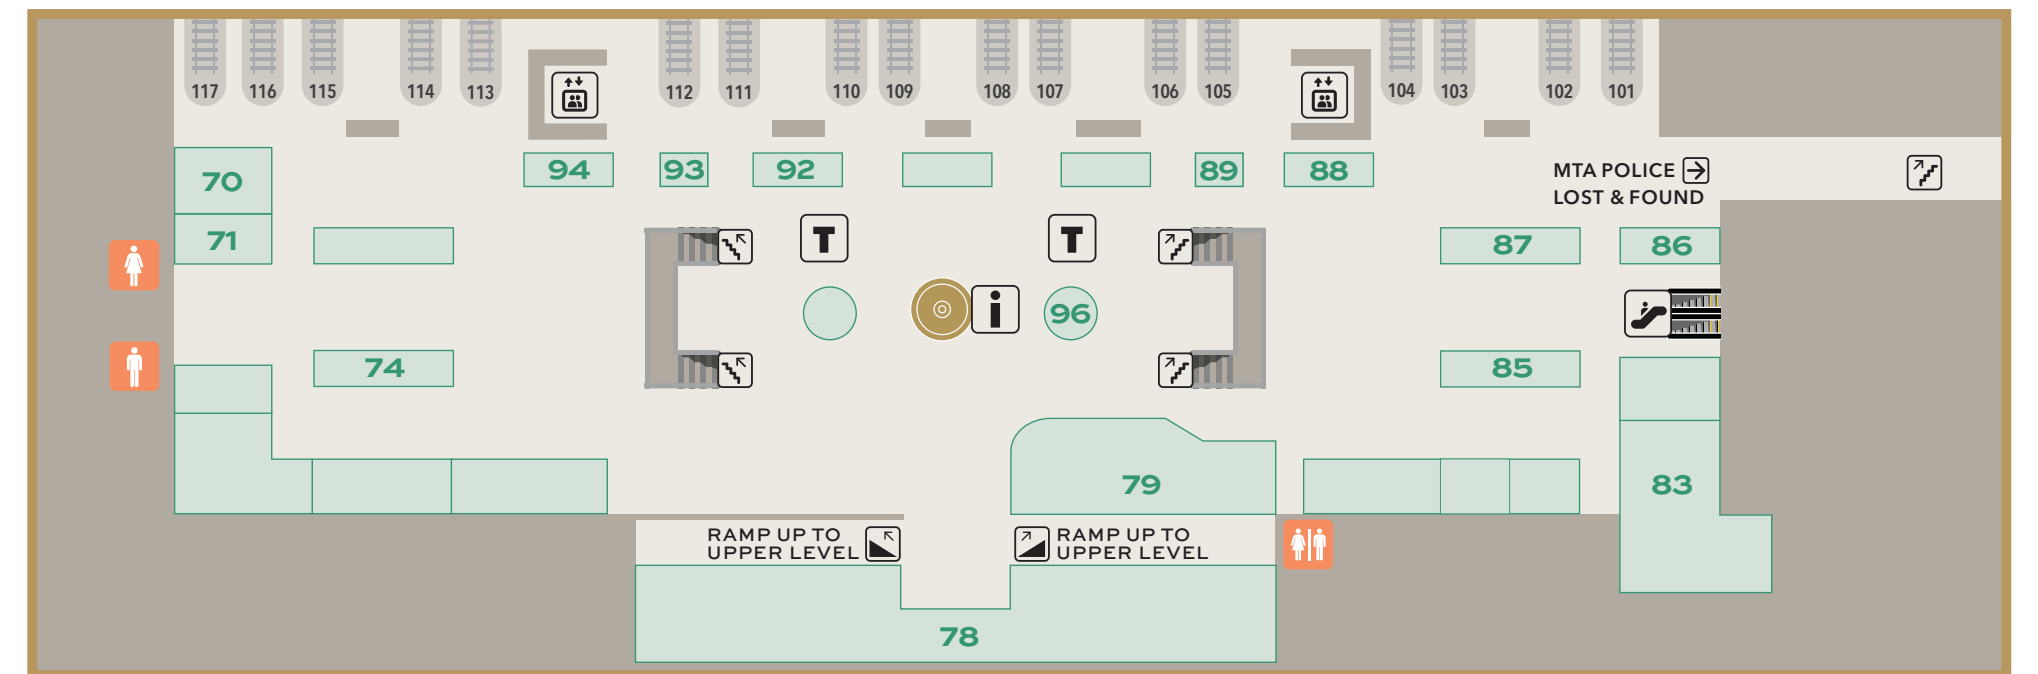

LOWER LEVEL – DINING CONCOURSE

| <p>CASUAL DINING</p> <ul style="list-style-type: none"> Central Market New York 70 Chirping Chicken 71 Frankies Dogs on the Go 92 * Golden Krust Patties 90 Hale and Hearty Soups 74 Prova Pizzabar 83 Shake Shack 79 Tartinery 96 Zaro's Family Bakery 87 <p>COFFEE & BAKERIES</p> <ul style="list-style-type: none"> Café Grumpy 37 Doughnut Plant 93 Joe Coffee Company 63 89 Magnolia Bakery 85 Starbucks 12 Zaro's Family Bakery 65 67 | <p>FINE DINING & COCKTAILS</p> <ul style="list-style-type: none"> The Campbell Bar 3 Cipriani Dolci 2 Grand Central Oyster Bar & Restaurant 78 <p>FOOD & BEVERAGE SHOPS</p> <ul style="list-style-type: none"> Beer Table To Go 62 Central Cellars 60 Jacques Torres Chocolate 36 Juice Press 11 Neuhaus Belgian Chocolate 19 | <p>GRAND CENTRAL MARKET</p> <ul style="list-style-type: none"> Bien Cuit 51 Ceriello Fine Foods 56 * Dishes At Home 47 * E.A.T. Gifts 53 Eli Zabar's Bread & Pastry 54 Eli Zabar's Farm-to-Table 55 Li-Lac Chocolates 48 Murray's Cheese 57 Pescatore Seafood Co. 46 Spices and Tease 50 Pescatore Sushi & Noodles 52 | <p>RETAIL SHOPS</p> <ul style="list-style-type: none"> Apple Store 4 Aveda 34 Experience Center 22 Banana Republic 9 94 diptyque 40 Grand Central Optical 30 Hudson News 66 Inaya 35 Jet Set Candy 33 L'Occitane 29 M•A•C Cosmetics 41 New York Transit Museum Gallery Annex & Store 13 Paper Source 27 Rite Aid 15 Swatch 28 TUMI 32 Warby Parker 25 | <p>SERVICES</p> <ul style="list-style-type: none"> * Audio & Guided Tours 69 Bank of America ATM 68 Chase ATM 86 Grand Central Racquet 8 Grand Central Watch 7 Leather Spa 64 88 Star Shoe Repair & Shine 6 Vanderbilt Tennis Clu

GRAND CENTRAL

* Reopening Soon

+ Open on the upper level only

GRANDCENTRALTERMINAL.COM