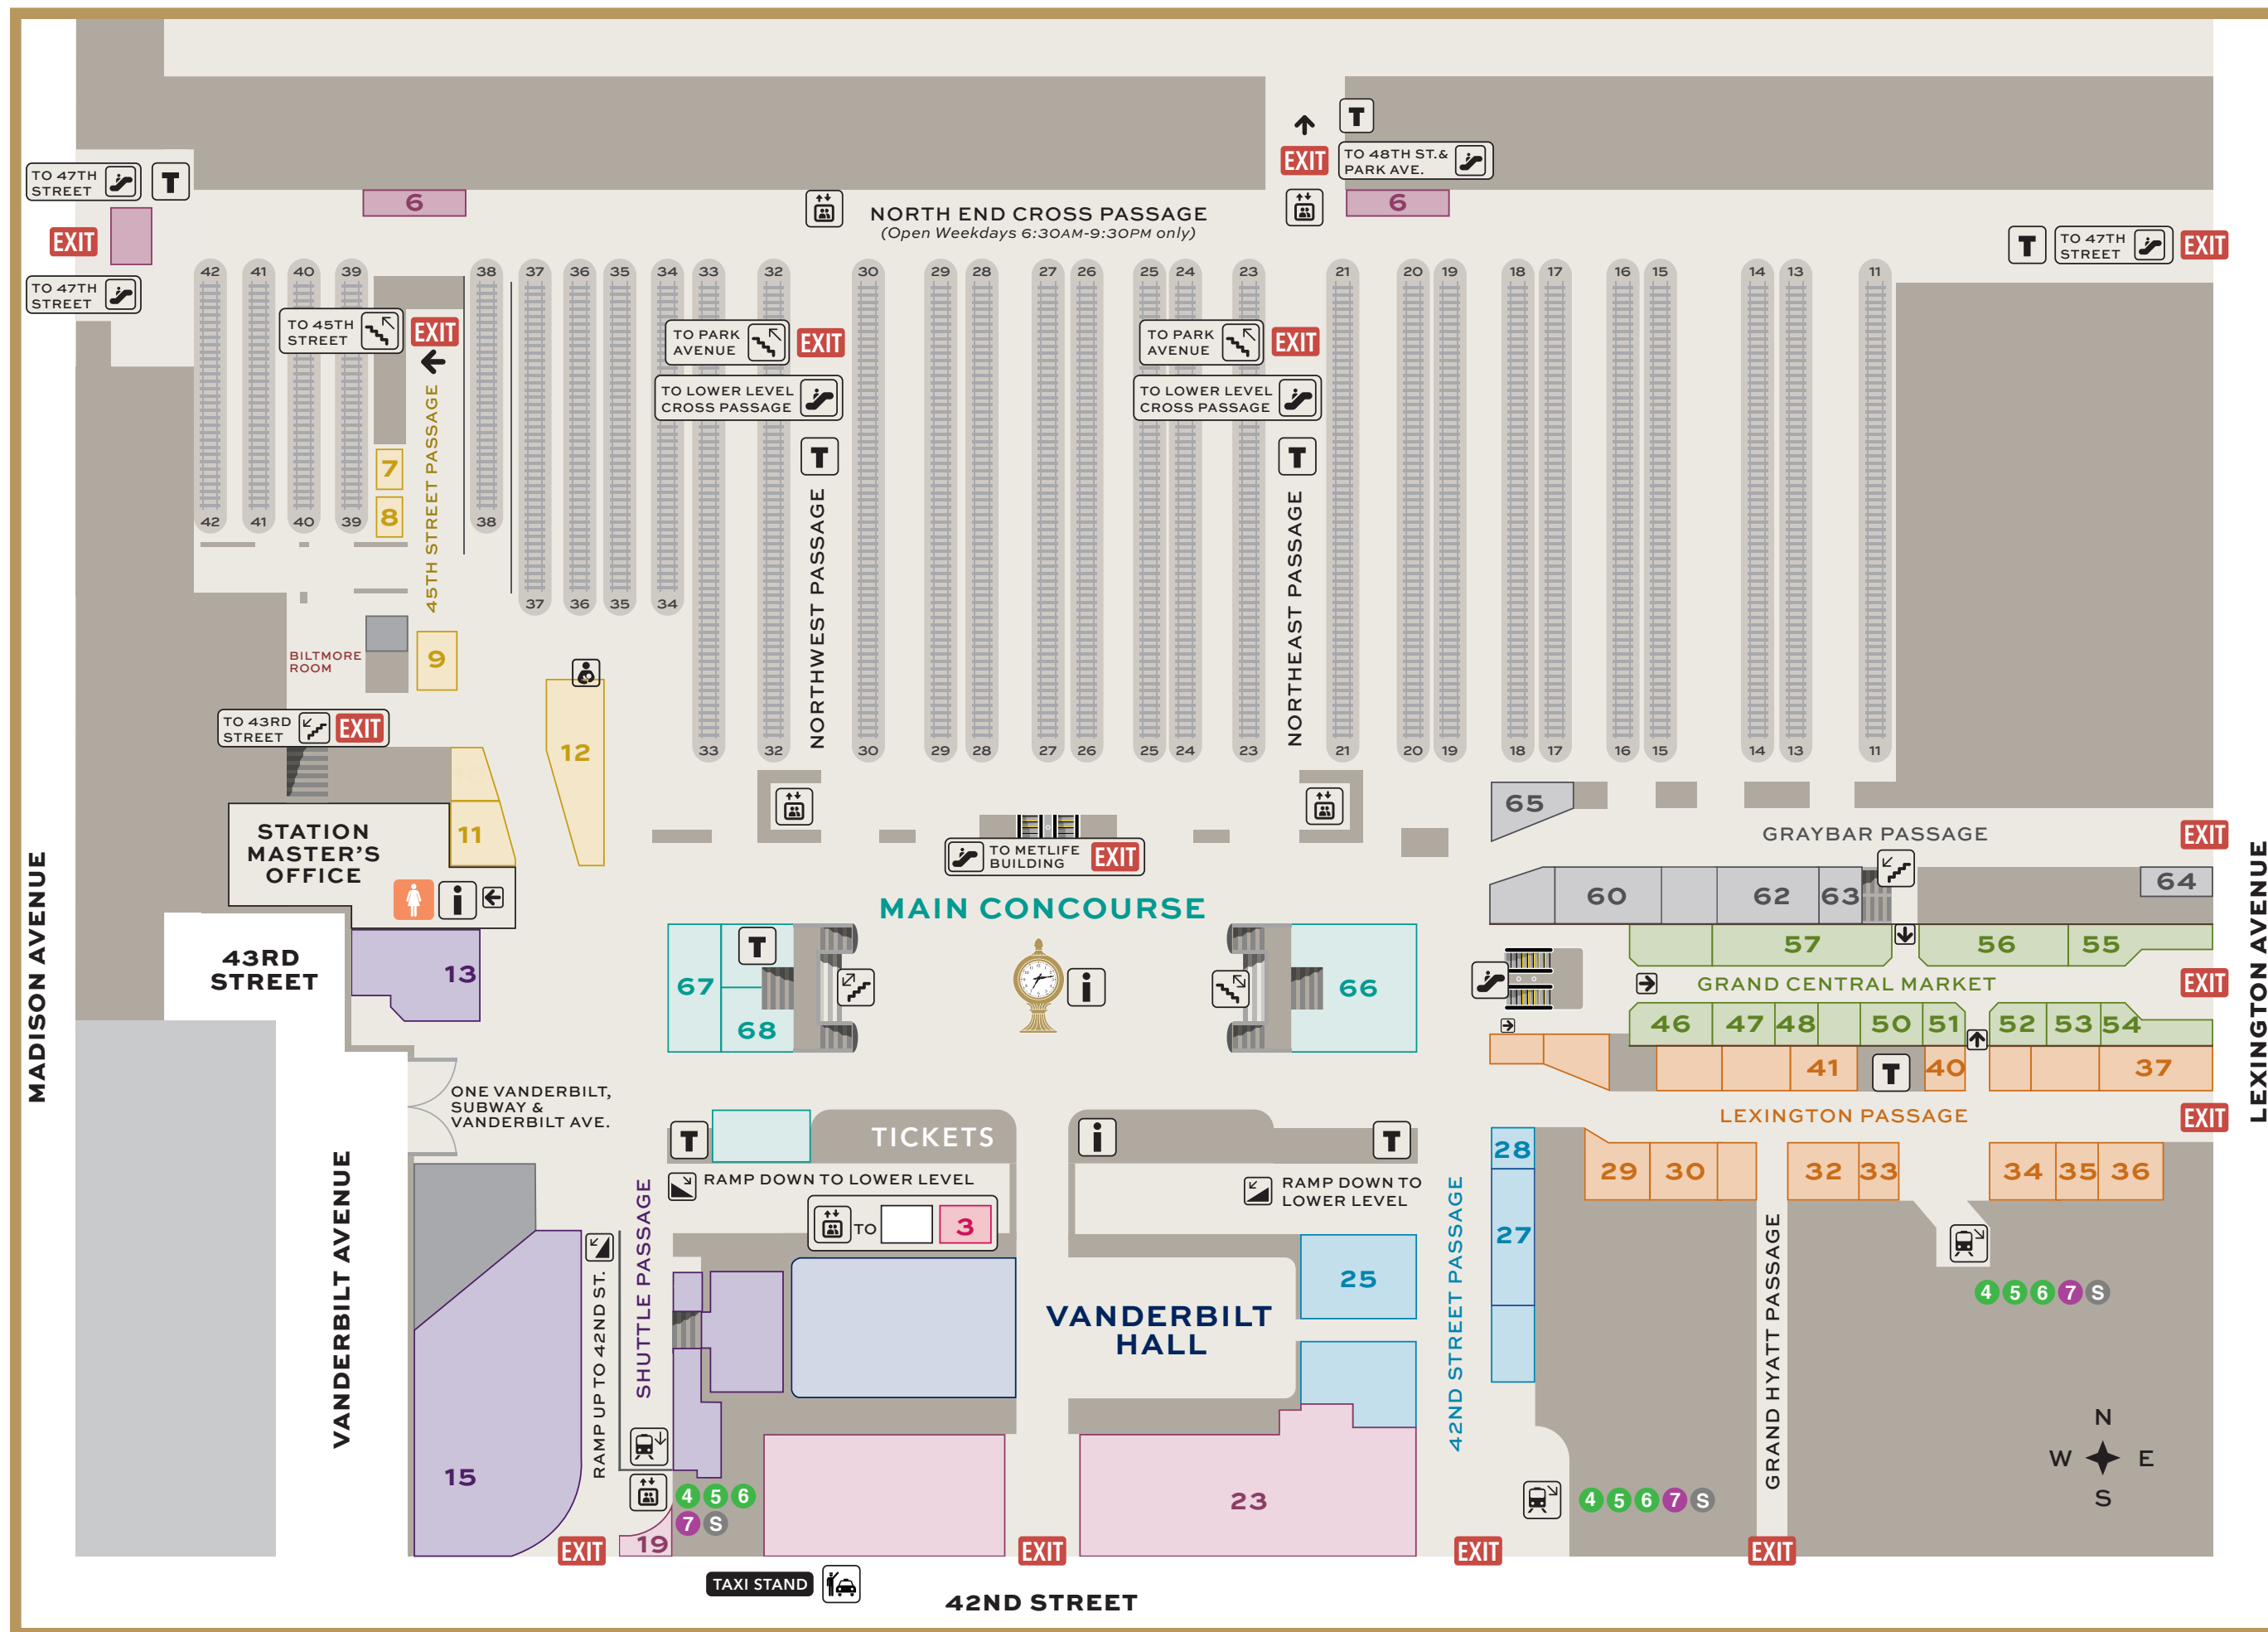

GRAND CENTRAL DIRECTORY

UPPER LEVEL – MAIN CONCOURSE

- ELEVATORS
- ESCALATORS
- INFORMATION
- LACTATION ROOM
- RESTROOMS
- STAIRS
- SUBWAY ENTRANCE
- TAXIS
- TICKET VENDING MACHINES
- TRACKS

LOCATION KEY

- = 4th Floor — D Hall
- = 42nd Street
- = 42nd Street Passage
- = 45th Street Passage
- = Balcony
- = Dining Concourse
- = Grand Central Market
- = Graybar Passage
- = Lexington Passage
- = Main Concourse
- = North End Cross Passage
- = Shuttle Passage
- = Vanderbilt Hall