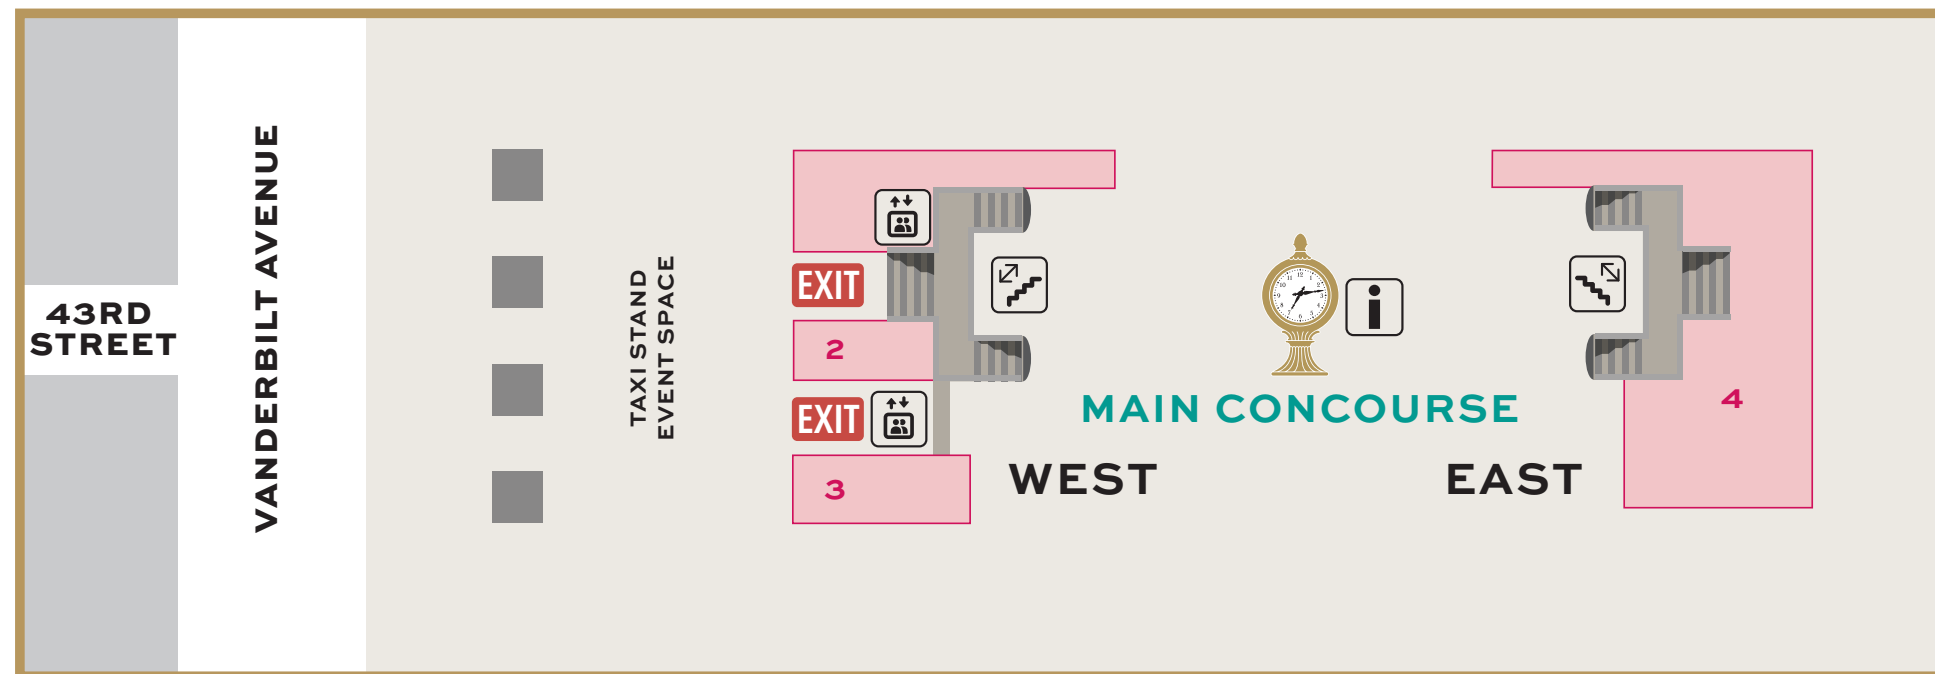

BALCONY LEVEL